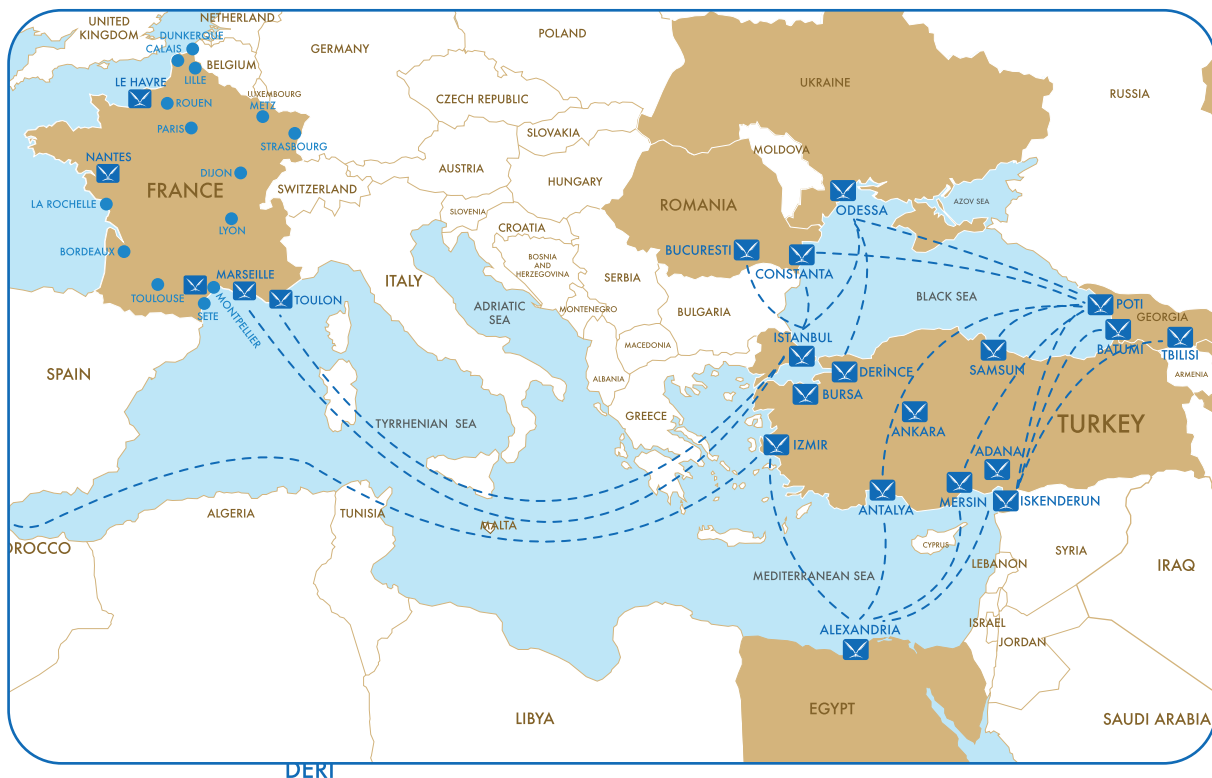

GLOBAL TRANSPORT SOLUTIONS

FRANCE

Logistics Services

- Management and control of Door to Door FCL, LCL shipments
- Land Transport: FTL, LTL
- Air Cargo Handling
- Liquid & Gas Transportation
- Project Cargo shipments
- Rail and barge services
- Insurance

GLOBAL TRANSPORT SOLUTIONS

FRANCE

Multimodal Transportation Services

- Ocean + Railway / Barge / Trucks
- Wagon Shipments Intra France
- 70.000m² Bonded and Non-bonded Warehouse in Marseille, Fos, Sete and Le Havre for further deliveries

- Lam Global Transport Solutions is a member of the Lyonel A. Makzume Group of Companies which roots go back to 1944.
- For 75 years LAM has proved itself as a reliable partner in the field of shipping, transport and logistics, making it a preferred and reliable partner.
- With almost a century of experience, a presence in 13 major countries, a large network with qualified staff and a customer oriented approach, LAM is your Global Transport Solution provider.
- LAM France is based on a network of own offices in Fos / Marseille, Toulon, Lyon, Le Havre, Sete. LAM France also works with a network of partners in Paris CDG, Dunkerque, Nantes, Bordeaux, Strasbourg and Mulhouse.
- LAM France offers an extensive global network, with strong competitiveness in the Mediterranean, Asia, USA, Europe and Central Asia.