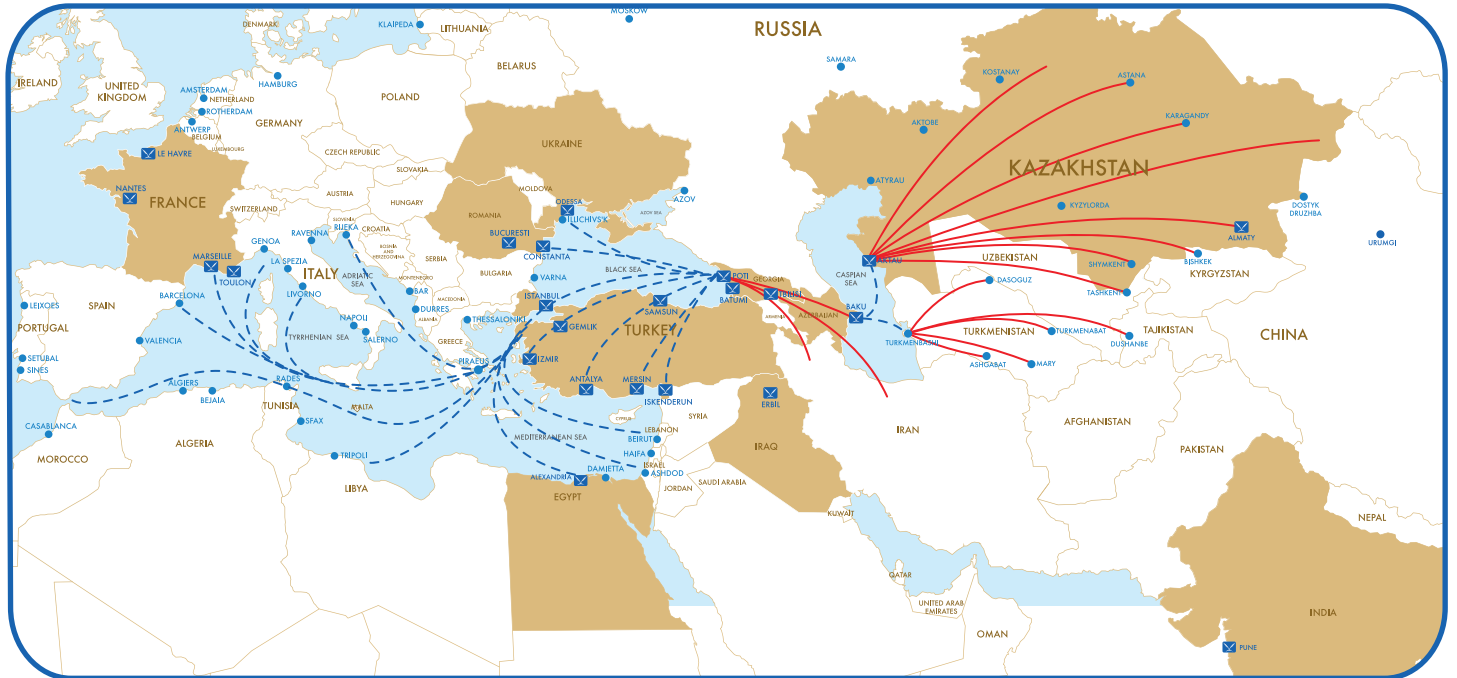

GLOBAL TRANSPORT SOLUTIONS

AZERBAIJAN

GATEWAY TO THE CAUCASUS AND CENTRAL ASIA

Logistics Services

- Marine Transport; Door to Door FCL, LCL
- Land Transport; FTL, LTL
- Air Cargo; Door to Door Air Cargo Handling
- Rolling Cargo Transportation
- Liquid & Gas Transportation
- Warehousing and Distribution
- Insurance

Multimodal Services

- Ocean + Railway
- Liner Container Service to Central Asia
- Wagon Shipments to Central Asia
- Handling Temperature Sensitive Cargoes
- Warehouse in Aktau for further deliveries in Kazakhstan